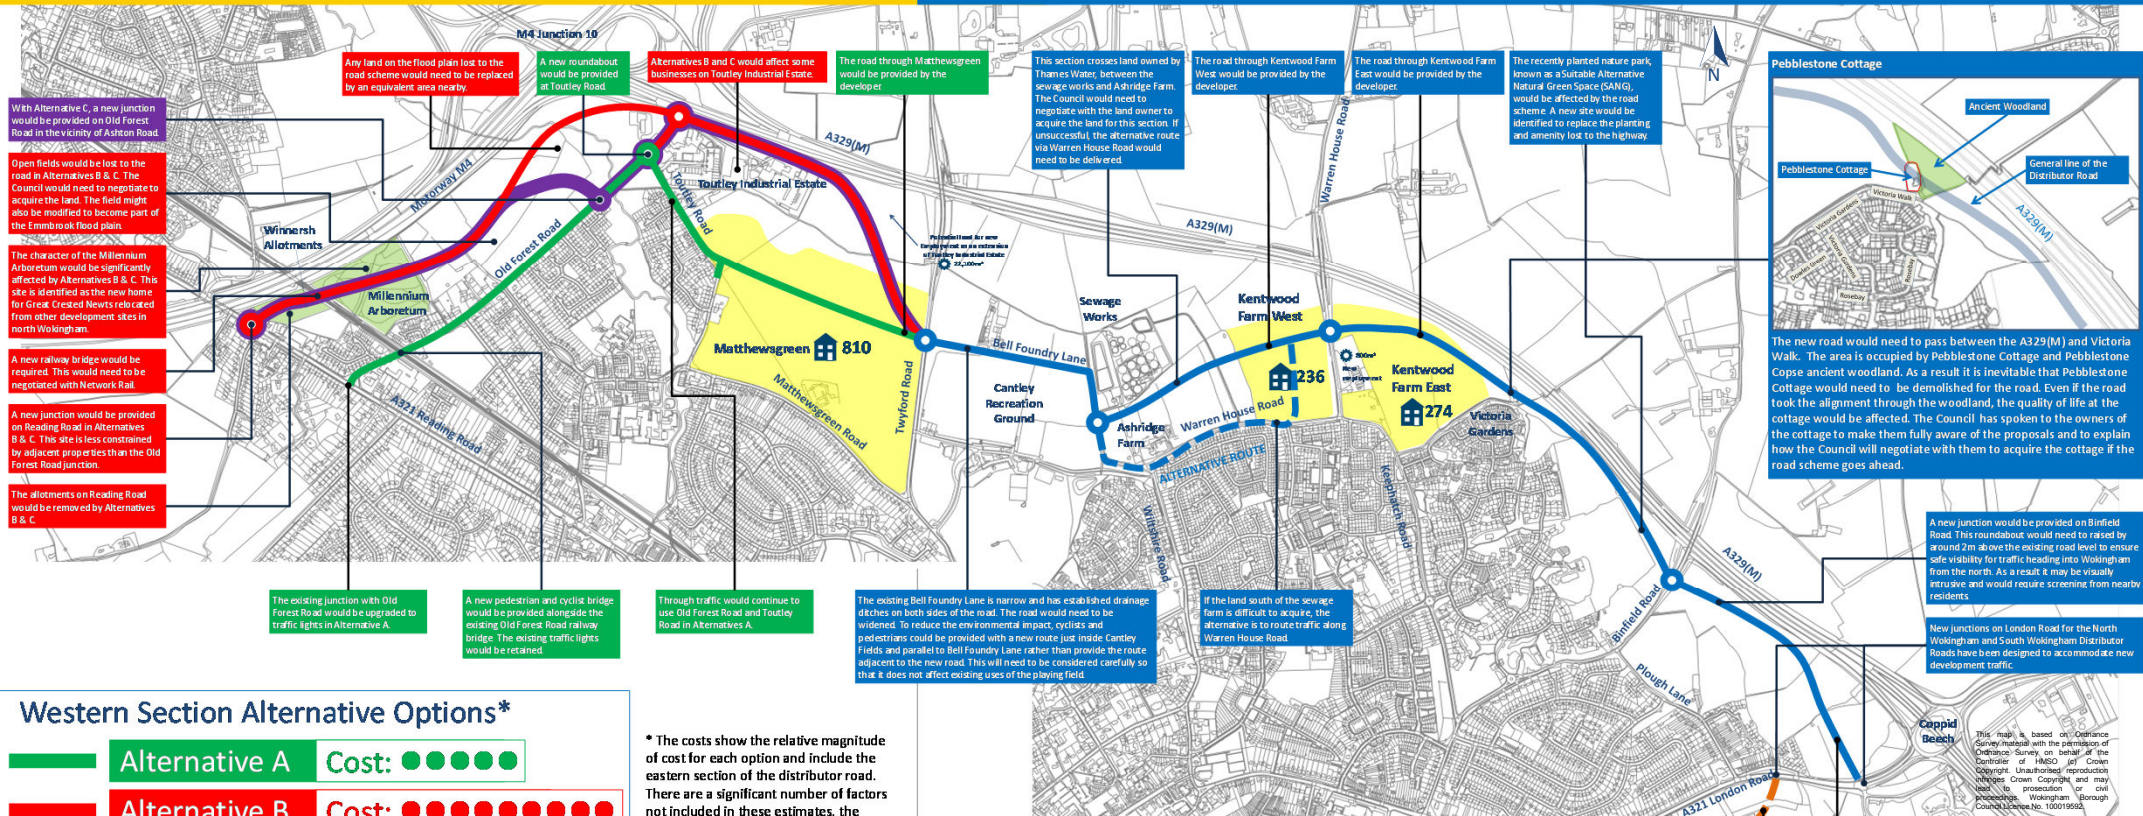

North Wokingham Distributor Road Alignment Options

Have your say

Western Section ← Reading Road to Twyford Road → Eastern Section Twyford Road to Coppid Beech