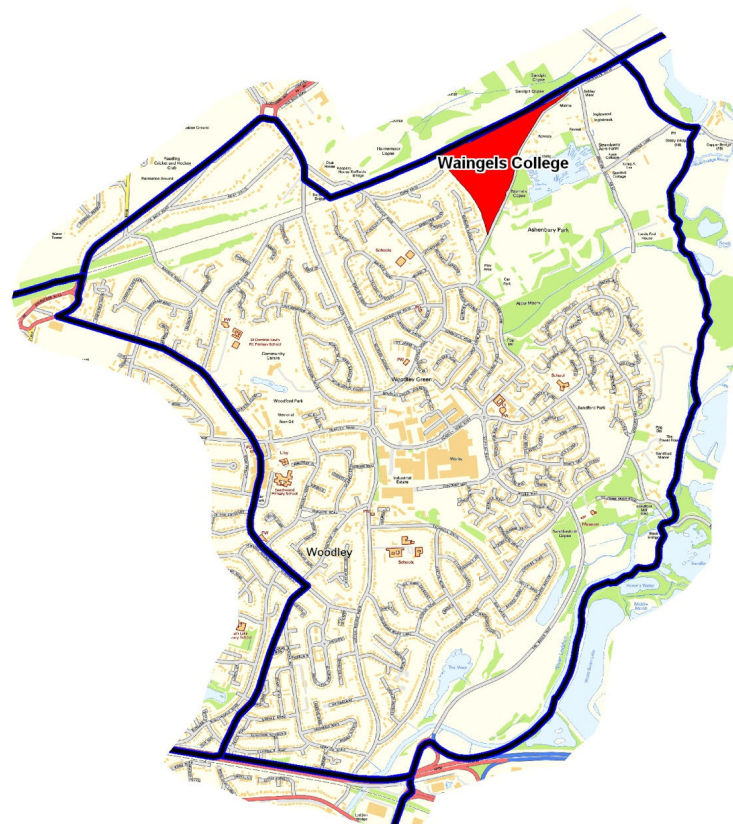

Secondary School designated areas - Waingels College

This map gives a guide to the designated area of Waingels College that is used in its over-subscription criteria.

If you require any further information, please contact the School Admissions team.

This map is based upon Ordnance Survey material with the permission of Ordnance Survey on behalf of the Controller of HMSO Office. © Crown Copyright.
Unauthorised reproduction infringes Crown Copyright and may lead to prosecution or civil proceedings. Wokingham Borough Council 100019592