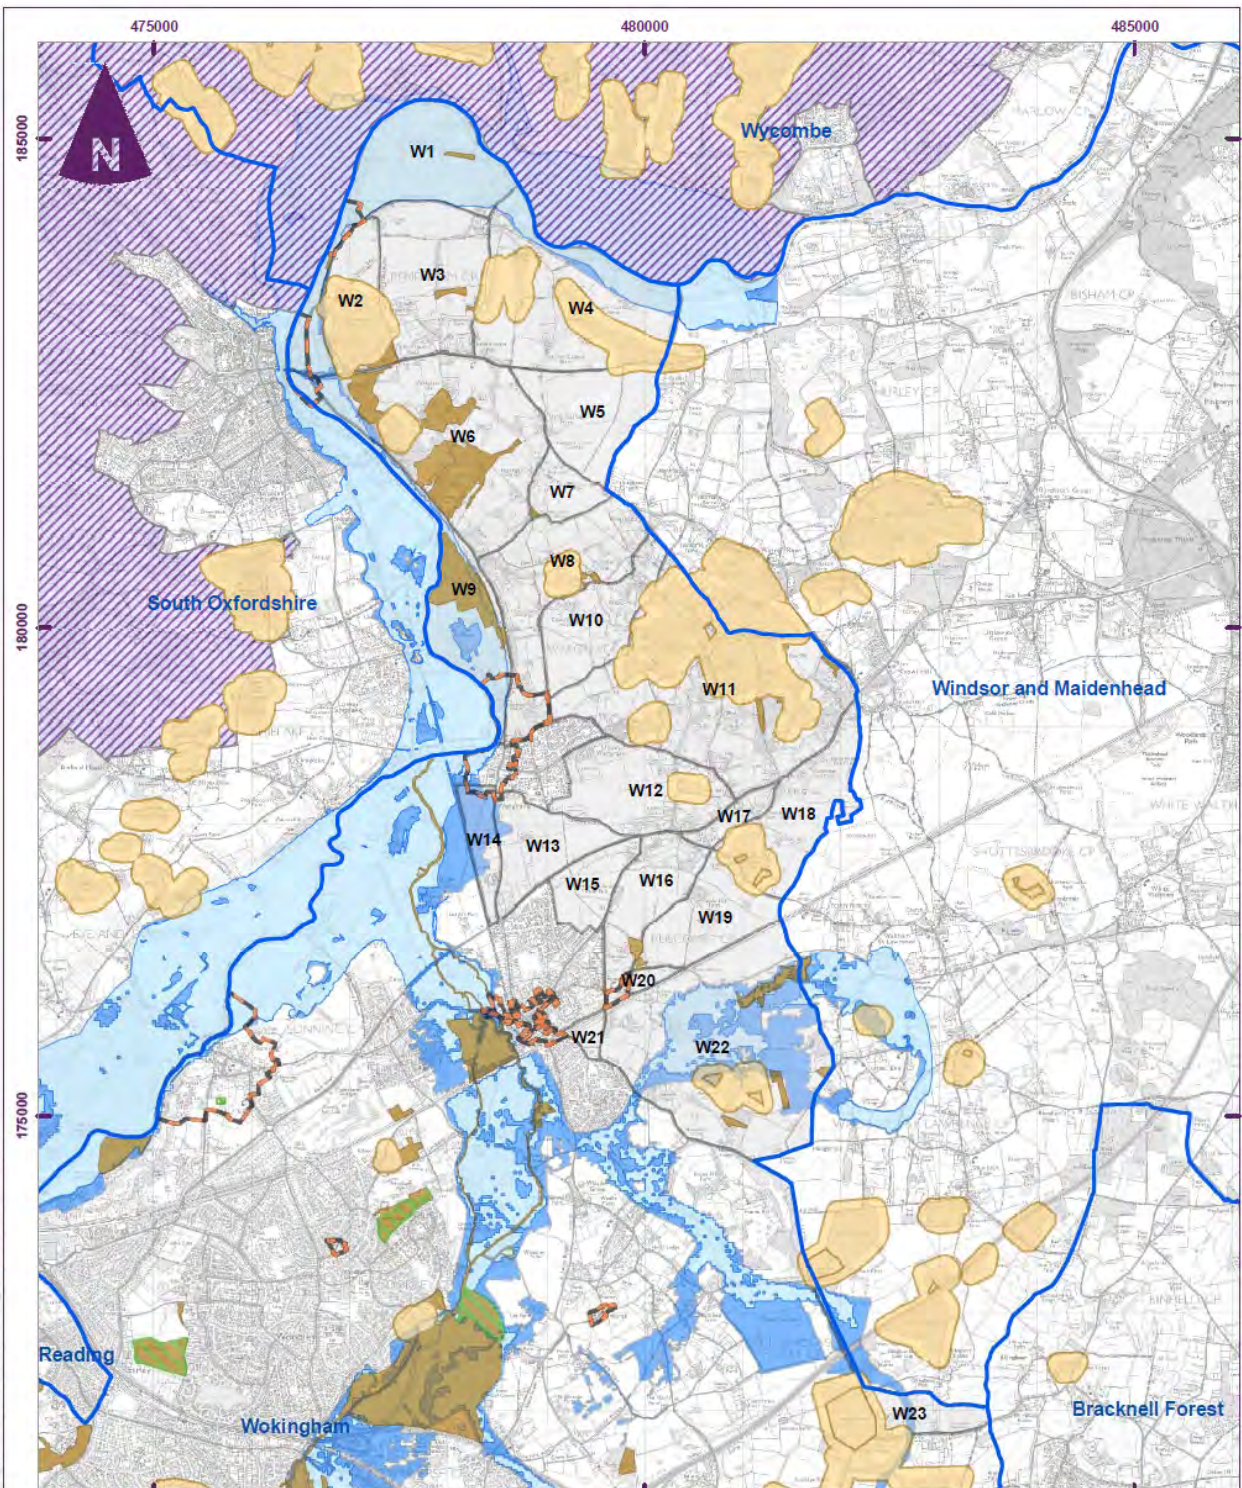

# Appendix G: Constraints Maps for Wokingham Borough and Bracknell Forest Borough

**Key**

Borough boundaries	AONB
Wokingham Borough land parcels	Local Nature Reserve
Ancient Woodland	Local Wildlife Site
Conservation Areas	EA Flood Zone 3
SSSI	EA Flood Zone 2

0 1 2 3km  
Scale at A4: 1:70,000

Bracknell Forest Borough and Wokingham Borough Green Belt Review

amec foster wheeler

**Wokingham Borough Constraints**

March 2016 38120-Lea05a.mxd barkr

file: G:\MODEL\PROJECTS\EA-210\38120 LEA Bracknell & Wokingham Green Belt\ArcGIS\Figures\38120-Lea05a.mxd

**Bracknell Forest Borough and Wokingham Borough Green Belt Review**

**Bracknell Forest Borough Constraints**

file: G:\MODEL\PROJECTS\EA-2\10181201 LEA Bracknell & Wokingham Green Belt\ArcGIS\Figures\38120-Lea06a.mxd