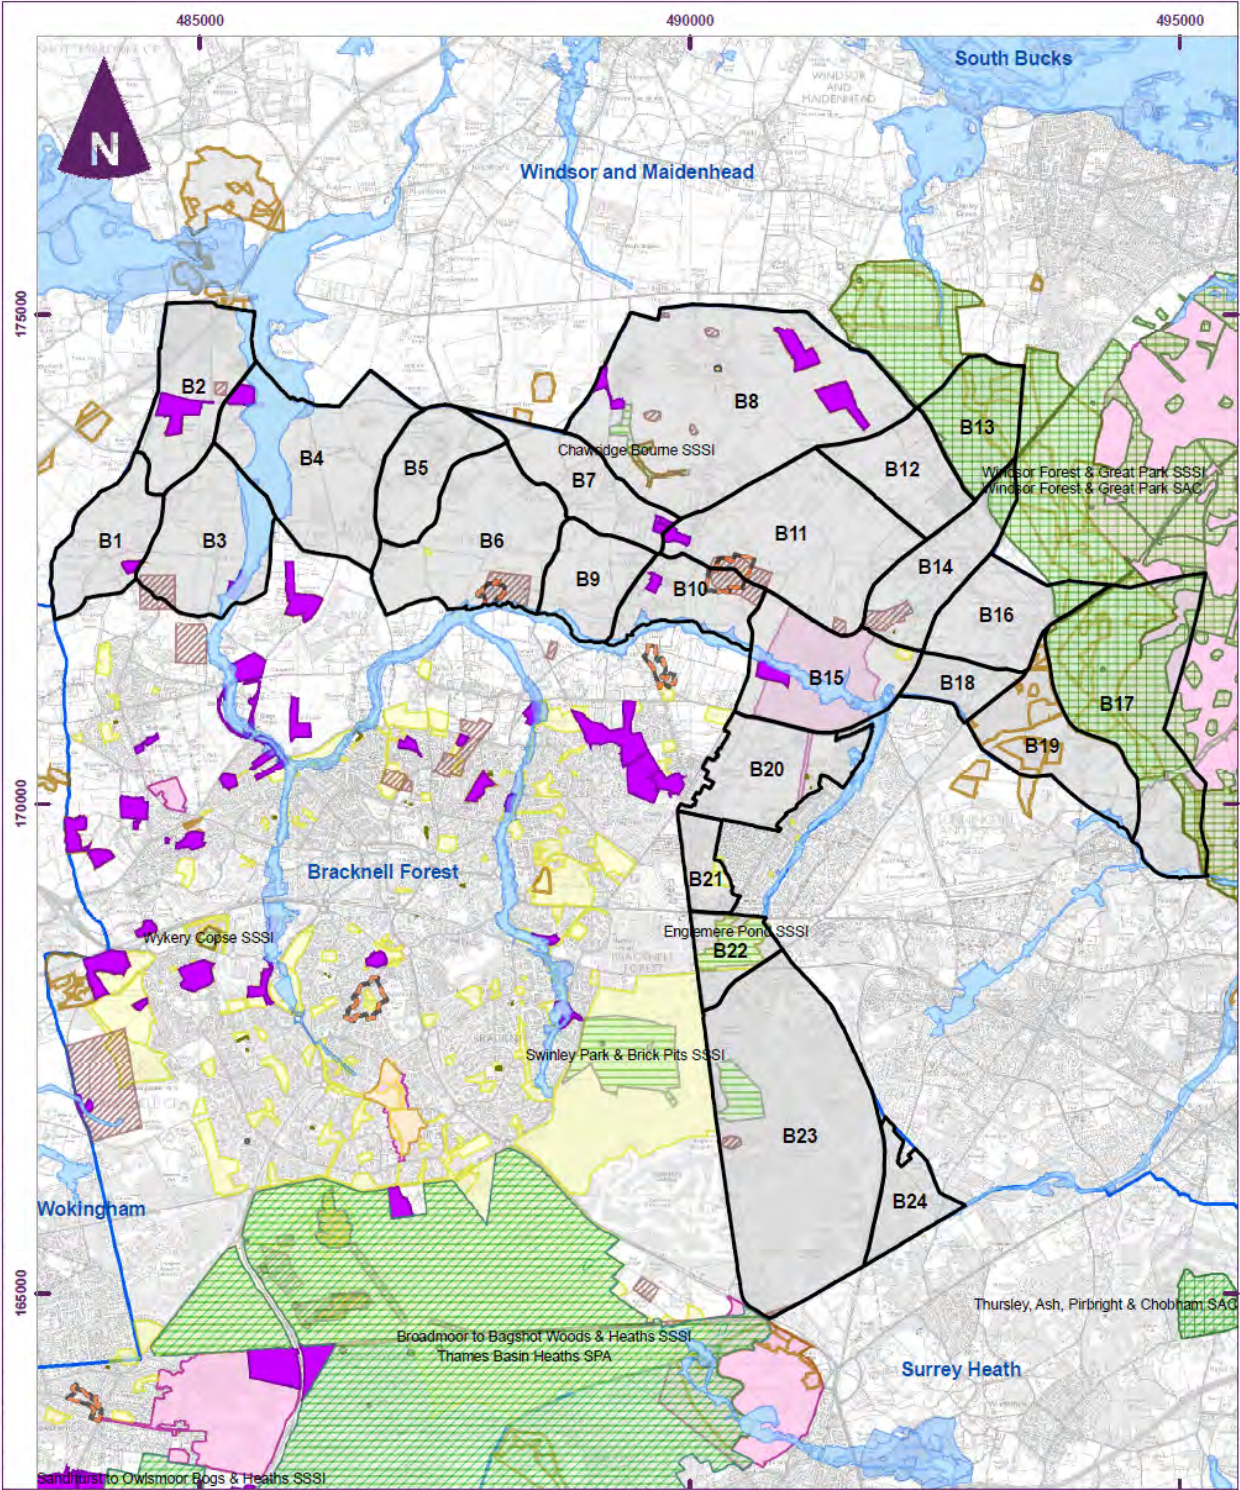

# Appendix G: Constraints Maps for Wokingham Borough and Bracknell Forest Borough

**Key**

Borough boundaries	AONB
Wokingham Borough land parcels	Local Nature Reserve
Ancient Woodland	Local Wildlife Site
Conservation Areas	EA Flood Zone 3
SSSI	EA Flood Zone 2

0 1 2 3km  
Scale at A4: 1:70,000

Bracknell Forest Borough and Wokingham Borough Green Belt Review

amec foster wheeler

**Wokingham Borough Constraints**

March 2016 38120-Lea05a.mxd barkr

file: G:\MODEL\PROJECTS\EA-210\38120 LEA Bracknell & Wokingham Green Belt\ArcGIS\Figures\38120-Lea05a.mxd

**Bracknell Forest Borough and Wokingham Borough Green Belt Review**

**Bracknell Forest Borough Constraints**

file: G:\MODEL\PROJECTS\EA-2\10181201 LEA Bracknell & Wokingham Green Belt\ArcGIS\Figures\38120-Lea06a.mxd