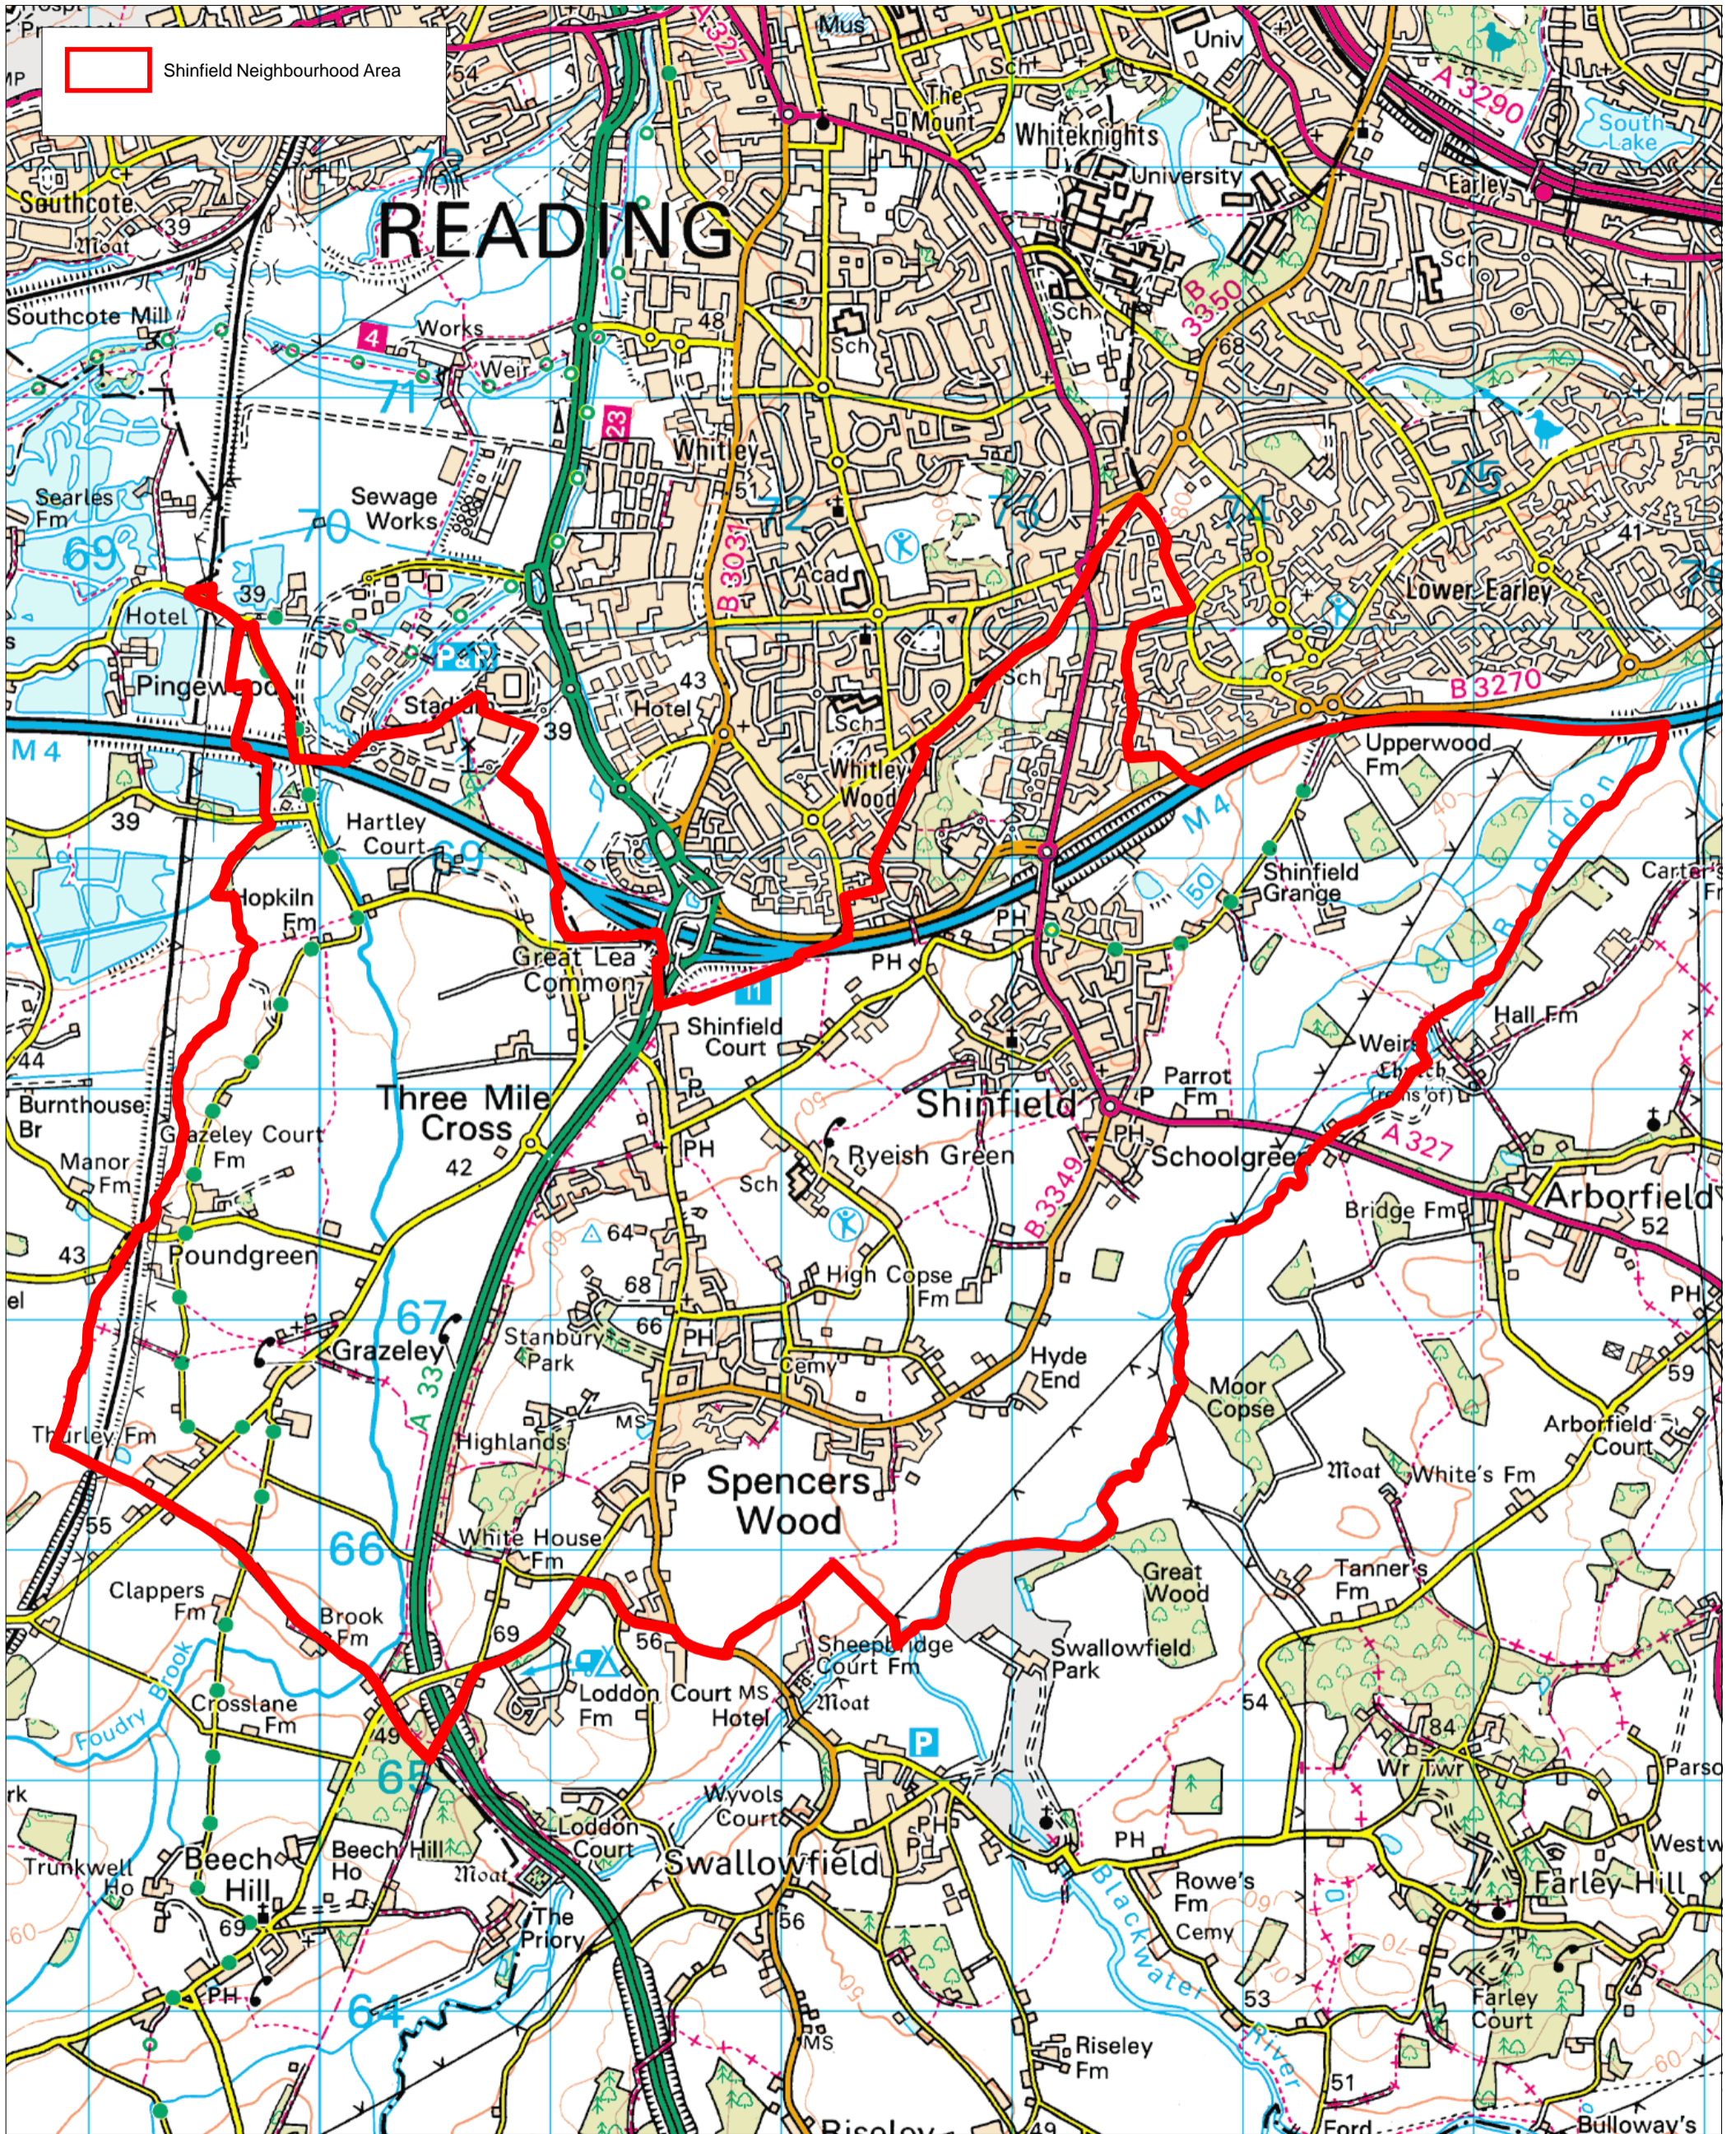

SHINFIELD NEIGHBOURHOOD AREA

© Crown Copyright and database rights 2014 Ordnance Survey 100019592
For reference purposes only. No further copies may be made.